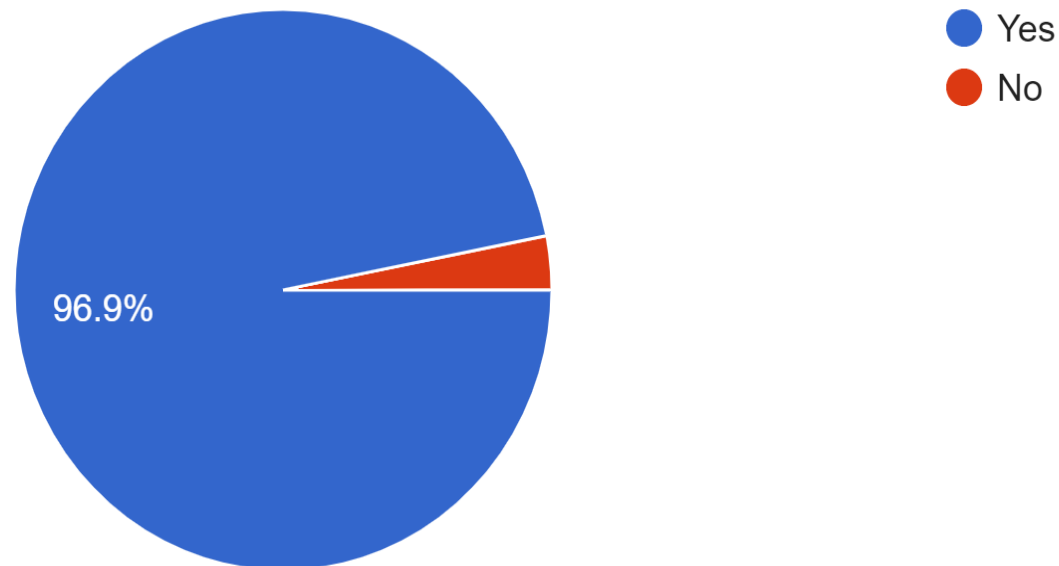

CAUVERY COLLEGE FOR WOMEN (AUTONOMOUS)

NAAC Accreditation III Cycle : A Grade (CGPA 3.41 out of 4)

Tiruchirappalli - 620018, Tamil Nadu, India

NAAC - Cycle IV SSR

CRITERION I

FEEDBACK FOR VALUE ADDED COURSES

7.The lectures were clear and easy to understand.

1,574 responses

Annamalai Nagar, Tiruchirappalli - 620 018, Tamil Nadu, South India.

Website : cauverycollege.ac.in Phone : 0431 - 2763939, 2751232 Fax : 0431 - 2751234

Email : principal@cauverycollege.ac.in , cauverycollege_try@rediffmail.com