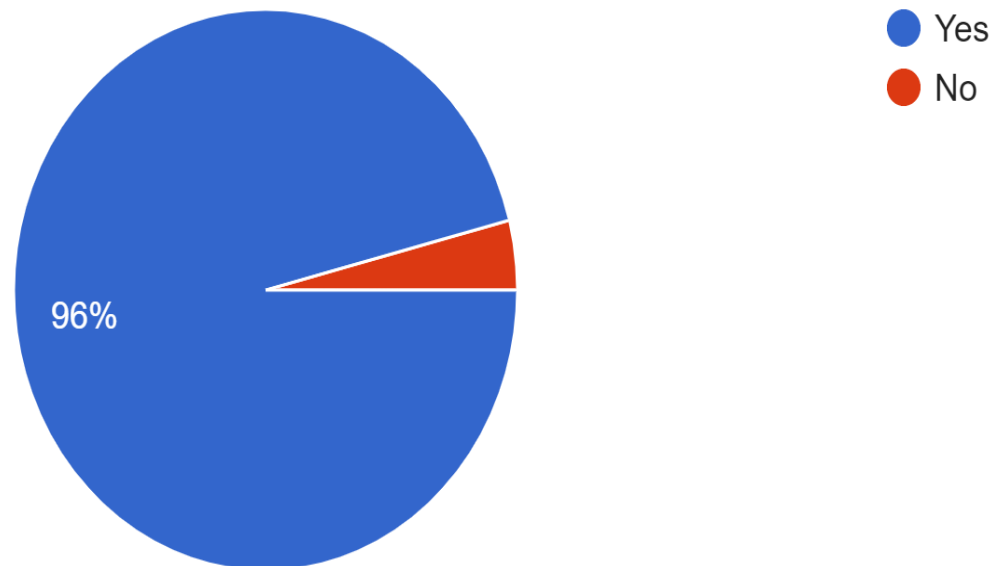

10. The course enhances the life skills and transferable skills

1,872 responses

Annamalai Nagar, Tiruchirappalli - 620 018, Tamil Nadu, South India.

Website : [cauverycollege.ac.in](http://cauverycollege.ac.in) Phone : 0431 - 2763939, 2751232 Fax : 0431 - 2751234