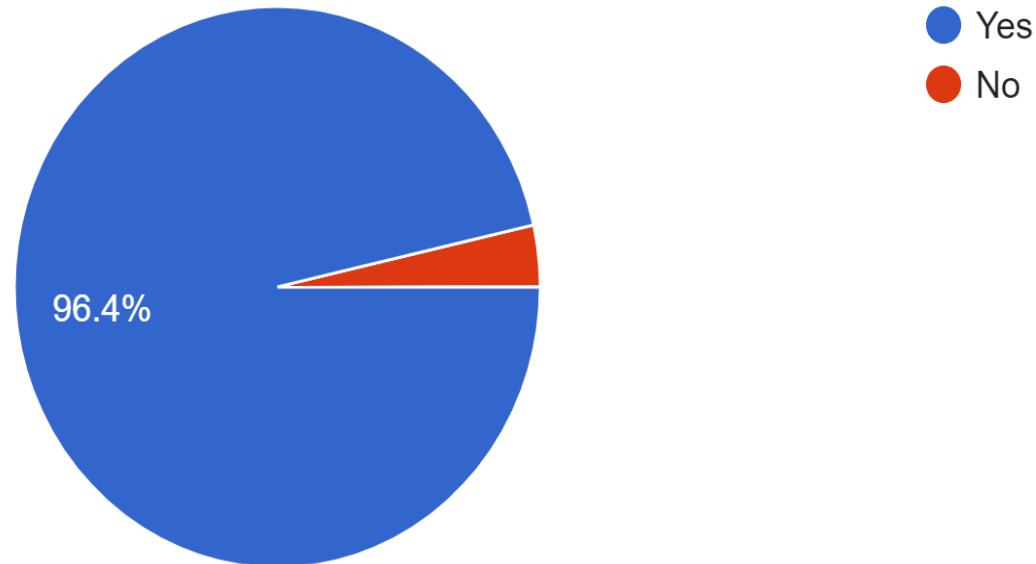

CAUVERY COLLEGE FOR WOMEN (AUTONOMOUS)

NAAC Accreditation III Cycle : A Grade (CGPA 3.41 out of 4)

Tiruchirappalli - 620018, Tamil Nadu, India

NAAC - Cycle IV SSR

CRITERION I

FEEDBACK FOR VALUE ADDED COURSES

10. The course enhances the life skills and transferable skills

1,574 responses

Annamalai Nagar, Tiruchirappalli - 620 018, Tamil Nadu, South India.

Website : cauverycollege.ac.in Phone : 0431 - 2763939, 2751232 Fax : 0431 - 2751234

Email : principal@cauverycollege.ac.in , cauverycollege_try@rediffmail.com