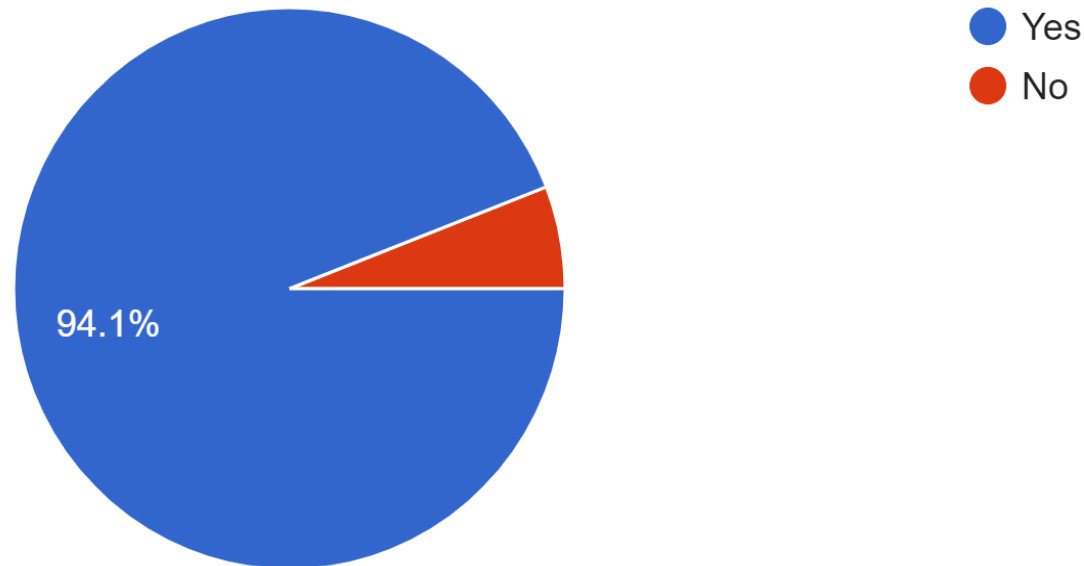

CAUVERY COLLEGE FOR WOMEN (AUTONOMOUS)

NAAC Accreditation III Cycle : A Grade (CGPA 3.41 out of 4)

Tiruchirappalli - 620018, Tamil Nadu, India

NAAC - Cycle IV SSR

CRITERION I

FEEDBACK FOR VALUE ADDED COURSES

9. The course enables to develop entrepreneurial skills.

1,574 responses

Annamalai Nagar, Tiruchirappalli - 620 018, Tamil Nadu, South India.

Website : cauverycollege.ac.in Phone : 0431 - 2763939, 2751232 Fax : 0431 - 2751234

Email : principal@cauverycollege.ac.in , cauverycollege_try@rediffmail.com