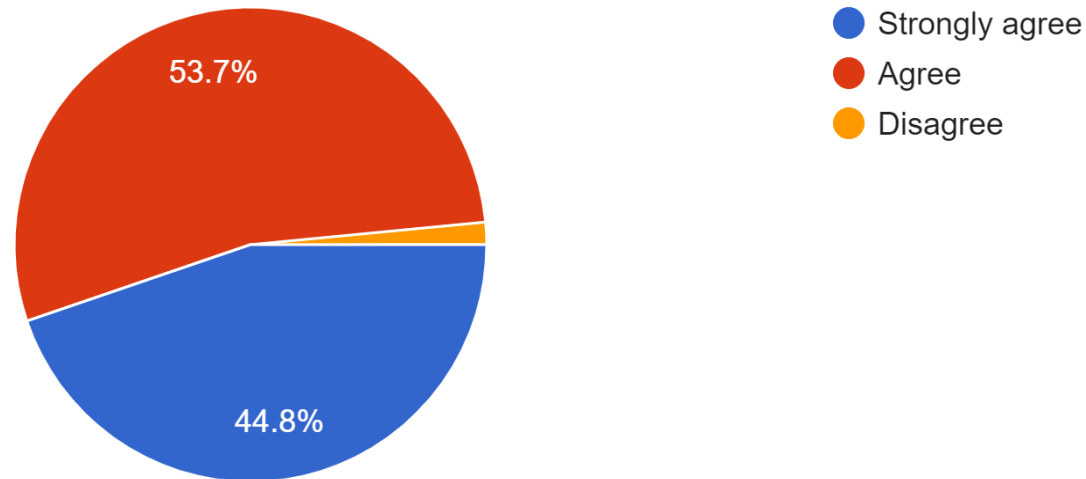

CAUVERY COLLEGE FOR WOMEN (AUTONOMOUS)

NAAC Accreditation III Cycle : A Grade (CGPA 3.41 out of 4)

Tiruchirappalli - 620018, Tamil Nadu, India

NAAC - Cycle IV SSR

CRITERION I

FEEDBACK FOR VALUE ADDED COURSES

Key Indicator – 1.3 CURRICULUM ENRICHMENT

1.3.2 Number of certificate/value added courses/Diploma Programmes offered by the institutions and online courses of MOOCs, SWAYAM/e-PG Pathshala/ NPTEL and other recognized platforms (without repeat count) where the students of the institution have enrolled and successfully completed during the last five years.

Feedback for Value Added Courses

2023-2024

1. The syllabus of the course facilitates to acquire knowledge.

1,574 responses

Annamalai Nagar, Tiruchirappalli - 620 018, Tamil Nadu, South India.

Website : cauverycollege.ac.in Phone : 0431 - 2763939, 2751232 Fax : 0431 - 2751234

Email : principal@cauverycollege.ac.in , cauverycollege_try@rediffmail.com