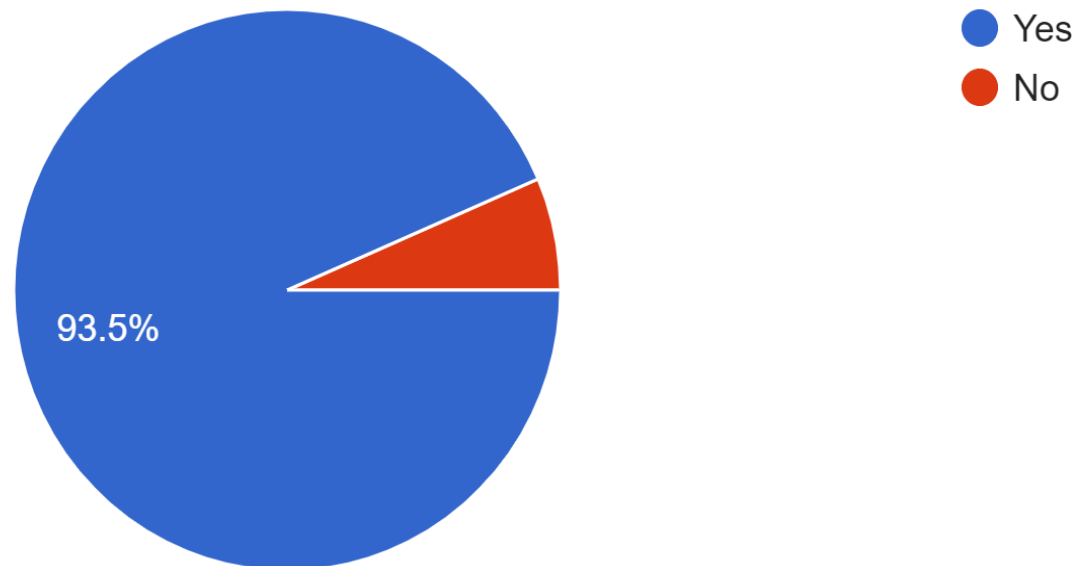

CAUVERY COLLEGE FOR WOMEN (AUTONOMOUS)

NAAC Accreditation III Cycle : A Grade (CGPA 3.41 out of 4)

Tiruchirappalli - 620018, Tamil Nadu, India

NAAC - Cycle IV SSR

CRITERION I

FEEDBACK FOR VALUE ADDED COURSES

8. Course content meets with your expectations

1,574 responses

Annamalai Nagar, Tiruchirappalli - 620 018, Tamil Nadu, South India.

Website : cauverycollege.ac.in Phone : 0431 - 2763939, 2751232 Fax : 0431 - 2751234

Email : principal@cauverycollege.ac.in , cauverycollege_try@rediffmail.com