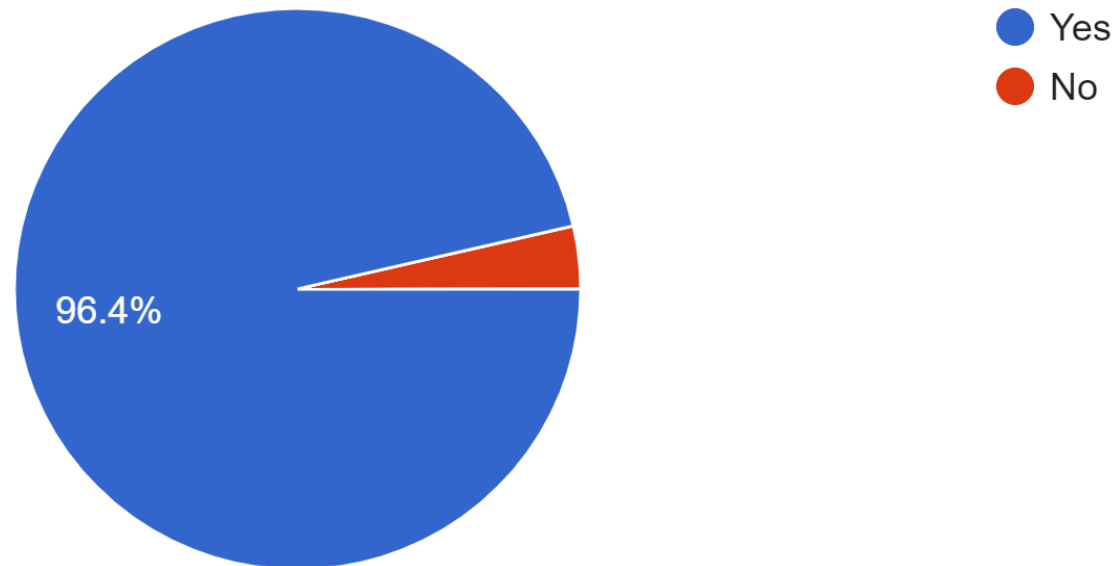

CAUVERY COLLEGE FOR WOMEN (AUTONOMOUS)

NAAC Accreditation III Cycle : A Grade (CGPA 3.41 out of 4)

Tiruchirappalli - 620018, Tamil Nadu, India

NAAC - Cycle IV SSR

CRITERION I

FEEDBACK FOR VALUE ADDED COURSES

6. The learning experience you had in this course was satisfactory

1,574 responses

Annamalai Nagar, Tiruchirappalli - 620 018, Tamil Nadu, South India.

Website : cauverycollege.ac.in Phone : 0431 - 2763939, 2751232 Fax : 0431 - 2751234

Email : principal@cauverycollege.ac.in , cauverycollege_try@rediffmail.com