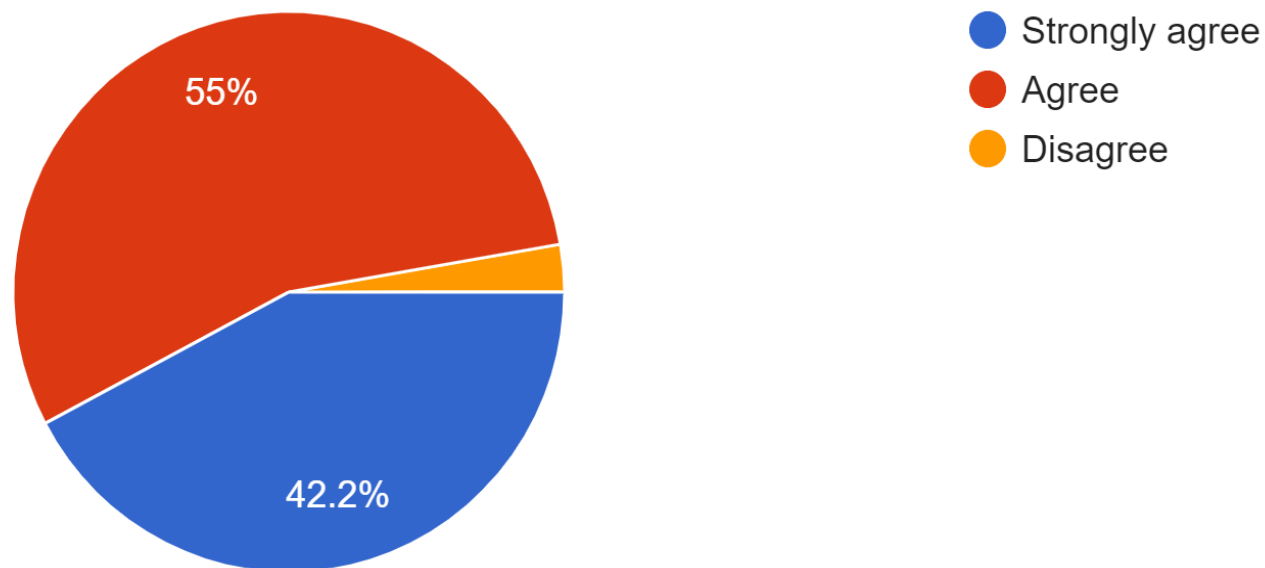

CAUVERY COLLEGE FOR WOMEN (AUTONOMOUS)

NAAC Accreditation III Cycle : A Grade (CGPA 3.41 out of 4)

Tiruchirappalli - 620018, Tamil Nadu, India

NAAC - Cycle IV SSR

CRITERION I

FEEDBACK FOR VALUE ADDED COURSES

5. Extracurricular knowledge gained through this course

1,574 responses

Annamalai Nagar, Tiruchirappalli - 620 018, Tamil Nadu, South India.

Website : cauverycollege.ac.in Phone : 0431 - 2763939, 2751232 Fax : 0431 - 2751234

Email : principal@cauverycollege.ac.in , cauverycollege_try@rediffmail.com