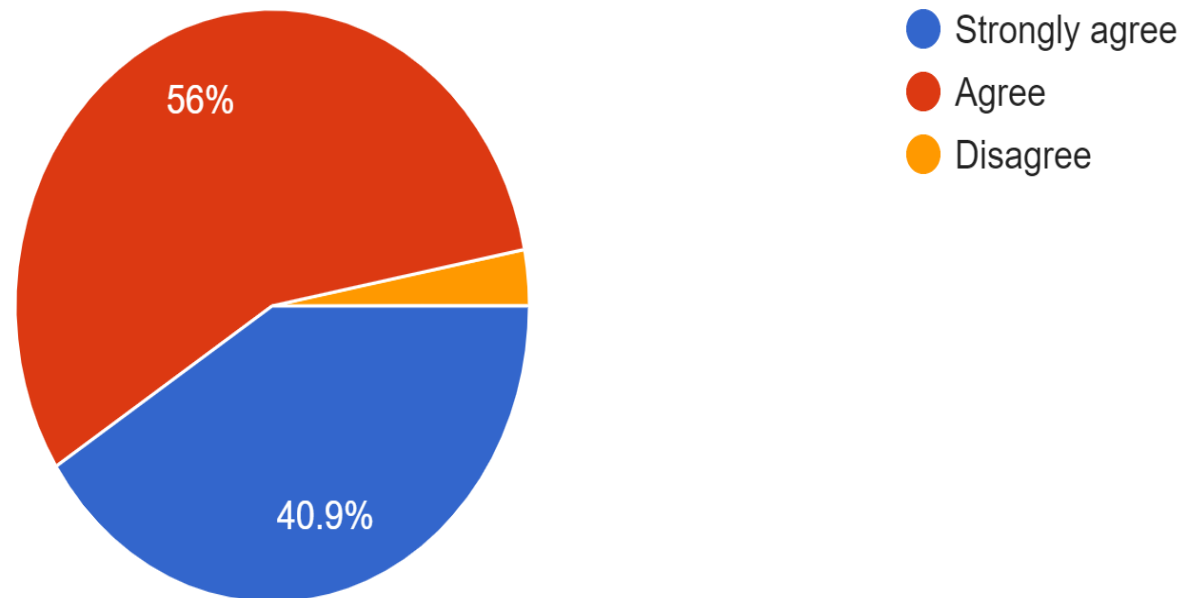

CAUVERY COLLEGE FOR WOMEN (AUTONOMOUS)

NAAC Accreditation III Cycle : A Grade (CGPA 3.41 out of 4)

Tiruchirappalli - 620018, Tamil Nadu, India

NAAC - Cycle IV SSR

CRITERION I

FEEDBACK FOR VALUE ADDED COURSES

3. The course exposed you to a new knowledge level and practical thinking.

1,574 responses

Annamalai Nagar, Tiruchirappalli - 620 018, Tamil Nadu, South India.

Website : cauverycollege.ac.in Phone : 0431 - 2763939, 2751232 Fax : 0431 - 2751234

Email : principal@cauverycollege.ac.in , cauverycollege_try@rediffmail.com