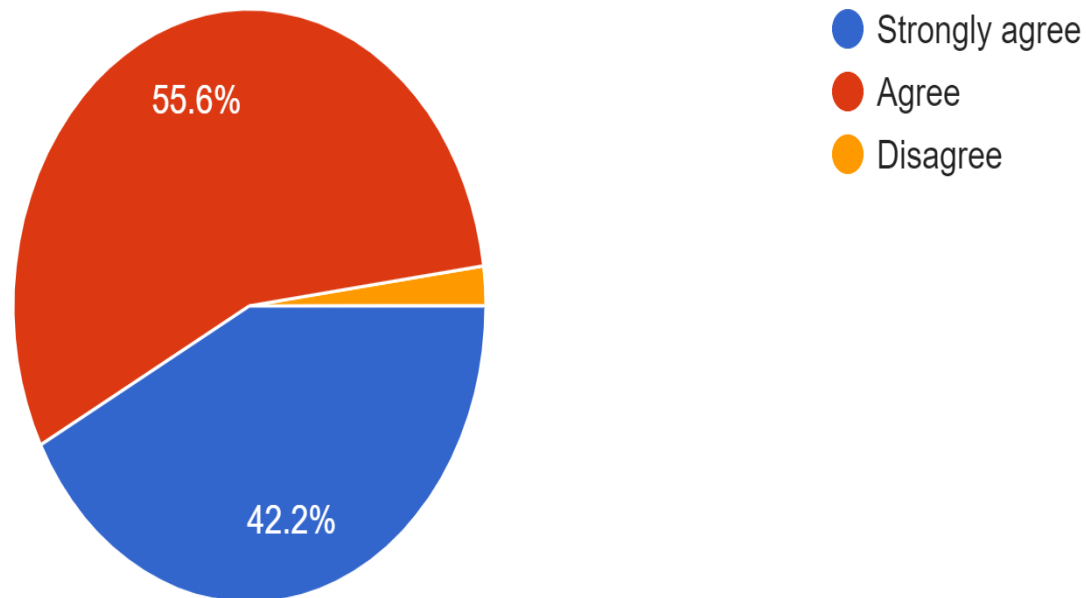

CAUVERY COLLEGE FOR WOMEN (AUTONOMOUS)

NAAC Accreditation III Cycle : A Grade (CGPA 3.41 out of 4)

Tiruchirappalli - 620018, Tamil Nadu, India

NAAC - Cycle IV SSR

CRITERION I

FEEDBACK FOR VALUE ADDED COURSES

2. The course is helpful to enhance the professional skills.

1,574 responses

Annamalai Nagar, Tiruchirappalli - 620 018, Tamil Nadu, South India.

Website : cauverycollege.ac.in Phone : 0431 - 2763939, 2751232 Fax : 0431 - 2751234

Email : principal@cauverycollege.ac.in , cauverycollege_try@rediffmail.com