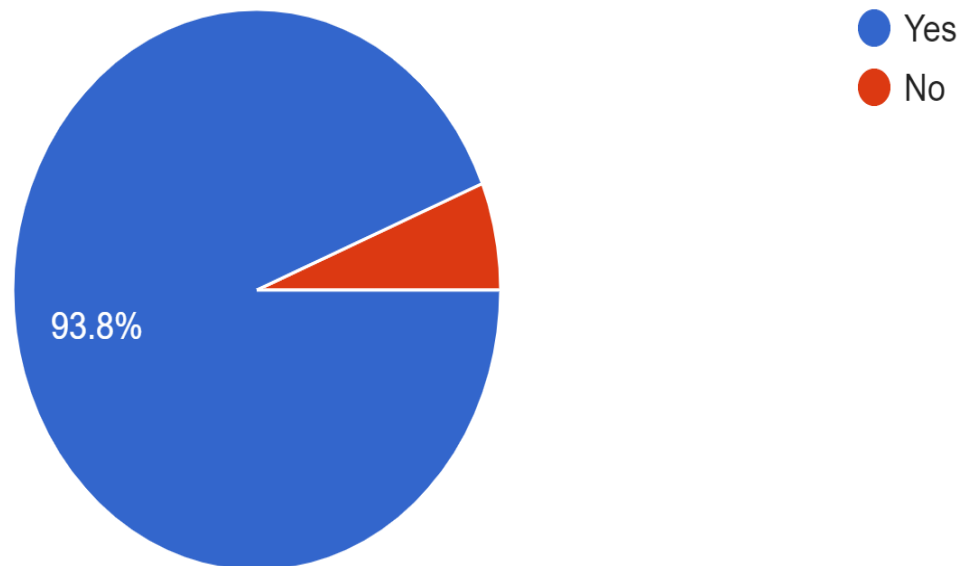

## 9. The course enables to develop entrepreneurial skills

1,872 responses

Annamalai Nagar, Tiruchirappalli - 620 018, Tamil Nadu, South India.

Website : [cauverycollege.ac.in](http://cauverycollege.ac.in) Phone : 0431 - 2763939, 2751232 Fax : 0431 - 2751234