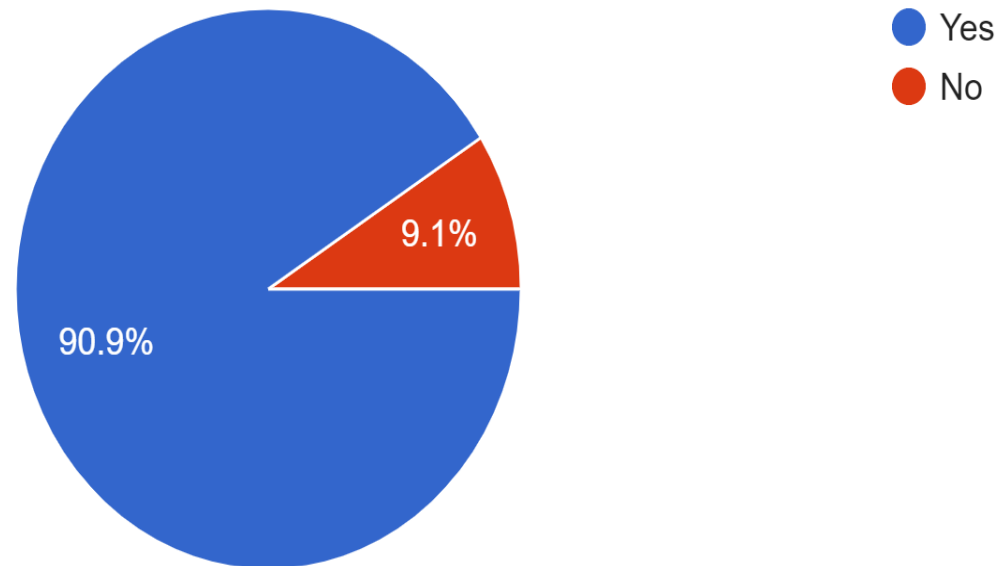

## 8. Course content meets with your expectations

1,872 responses

Annamalai Nagar, Tiruchirappalli - 620 018, Tamil Nadu, South India.

Website : [cauverycollege.ac.in](http://cauverycollege.ac.in) Phone : 0431 - 2763939, 2751232 Fax : 0431 - 2751234