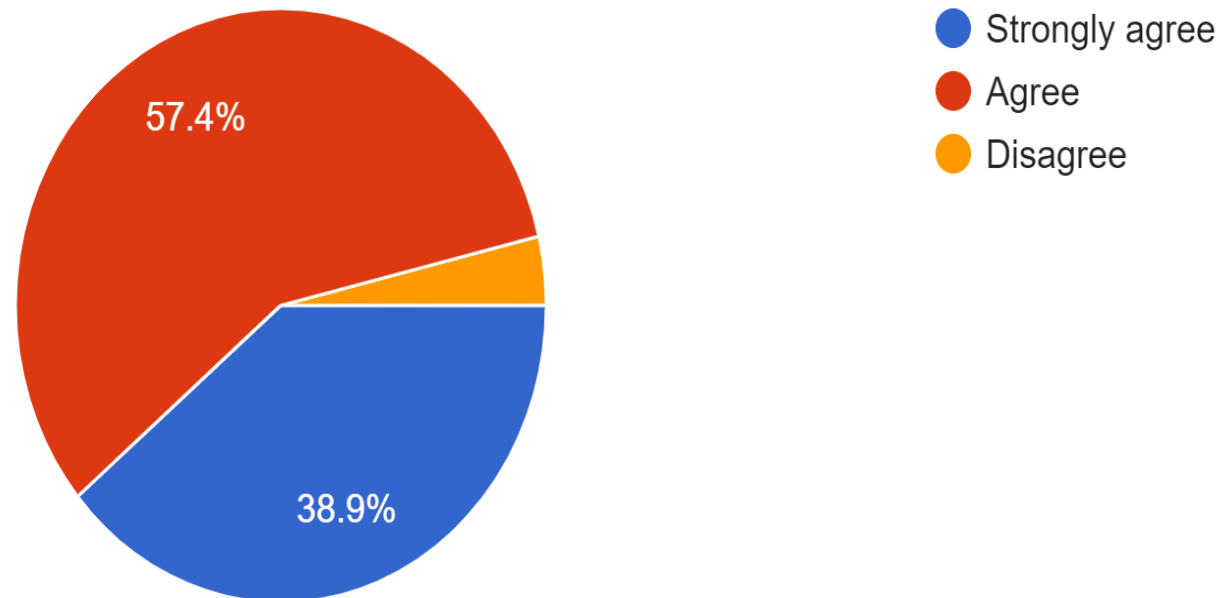

CAUVERY COLLEGE FOR WOMEN (AUTONOMOUS)

NAAC Accreditation III Cycle : A Grade (CGPA 3.41 out of 4)

Tiruchirappalli - 620018, Tamil Nadu, India

NAAC - Cycle IV SSR

CRITERION I

FEEDBACK FOR VALUE ADDED COURSES

4. The course material was properly handed out.

1,574 responses

Annamalai Nagar, Tiruchirappalli - 620 018, Tamil Nadu, South India.

Website : cauverycollege.ac.in Phone : 0431 - 2763939, 2751232 Fax : 0431 - 2751234

Email : principal@cauverycollege.ac.in , cauverycollege_try@rediffmail.com